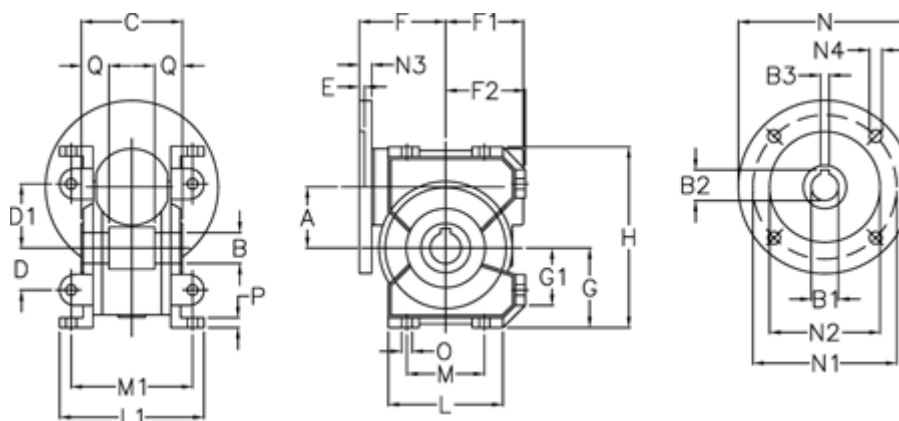

# Data Sheet

Article number: 3902049100023  
 Description: Worm gear  
 VF 49-U-100-63B14

## Measures

A = 49.5	E = 3	L = 93	N4 = 6
B = 25 H7	F = 70	L1 = 117	O = 8.5
B1 E7 = 11	F1 = 63	M = 63	P = 8
B2 = 12.8	F2 = 64.5	M1 = 98.5	Q = 22.5
B3 H9 = 4	G = 64.5	N = 90	
C = 82	G1 = 46.5	N1 = 75	
D = 34	H = 146.5	N2 = 60	
D1 = 52	H1 = 110.5	N3 = 7	